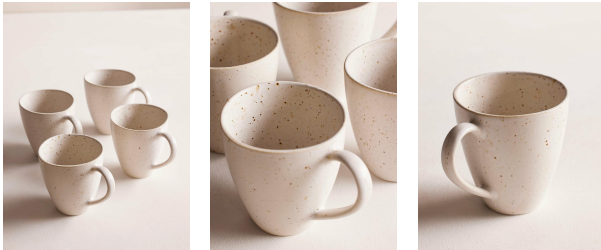

Roc Mug, Speckle, Set Of Four

£55

Regular

£47

Membership

Product details

Inspired by the tableware used at our Soho Farmhouse restaurants, Roc's chunky, organic shapes are ideal for relaxed, everyday dining. Crafted in Portugal from robust stoneware, the range is finished with a speckled oatmeal glaze making each piece unique.

- Durable stoneware mug
- Rustic organic shape
- Oatmeal speckle glaze
- Microwave and dishwasher safe
- Crafted in Portugal

Dimensions

Product dimensions: H11 x W14 x D10cm / H4.3 x W5.5 x D3.9"

Product weight: 0.37kg / 0.8lbs