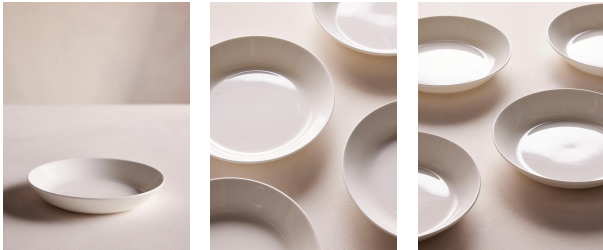

SOHO HOME

House Low Bowl, Bone China, White, Set Of Four

\$48 Regular

\$38 Membership

Product details

- Set of four bone china low bowls
- Delicate bone china adds an elegant feel to any table
- Part of our signature House collection of tableware
- Used in all our Houses and restaurants