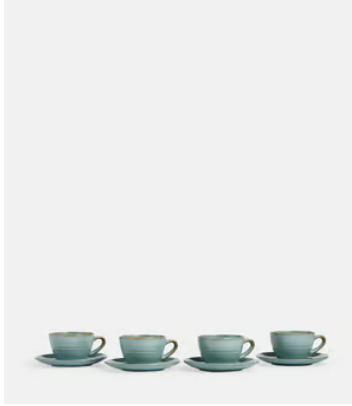

SOHO HOME

Country House Flat White Cup and Saucer, Set of Four

~~\$76~~ \$48 Regular price

~~\$65~~ \$38 Member price

- Set of four stoneware cups and saucers from our Country House range
- Rustic, relaxed look is perfect for everyday dining
- Hand glazed for tonal variations in colour and texture
- Tough enough to withstand microwaves, ovens and the fridge
- Used in the restaurants at Soho Farmhouse

Dimensions

Dimensions: H30 x W60 x D60cm / H11.8 x W23.6 x D23.6"

Weight: 2kg / 4.4lbs

Packaged weight: 2kg / 4.4lbs

Number of boxes: 4

Details

Product Dimensions: (teacup sitting on saucer) D14.5cm x H7.5cm

Capacity: 170ml

Materials: Stoneware

Finish: Reactive Glaze, Blue

Dishwasher Safe? Yes

Microwave Safe? Yes

Oven Safe? Yes