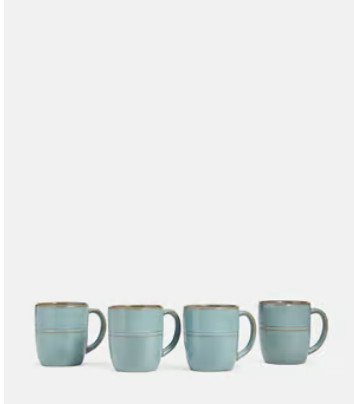

SOHO HOME

Country House Mug, Set of Four

~~\$60~~ \$24 Regular price

~~\$51~~ \$19 Member price

- Set of four stoneware mugs from our Country House range
- Rustic, relaxed look is perfect for everyday dining
- Hand glazed for tonal variations in colour and texture
- Tough enough to withstand microwaves, ovens and the fridge
- Used in the restaurants at Soho Farmhouse

Dimensions

Dimensions: H43.2 x W40 x D40cm / H17 x W15.7 x D15.7"

Weight: 2kg / 4.4lbs

Packaged weight: 2kg / 4.4lbs

Number of boxes: 4

Details

Capacity: 430ml

Materials: Stoneware