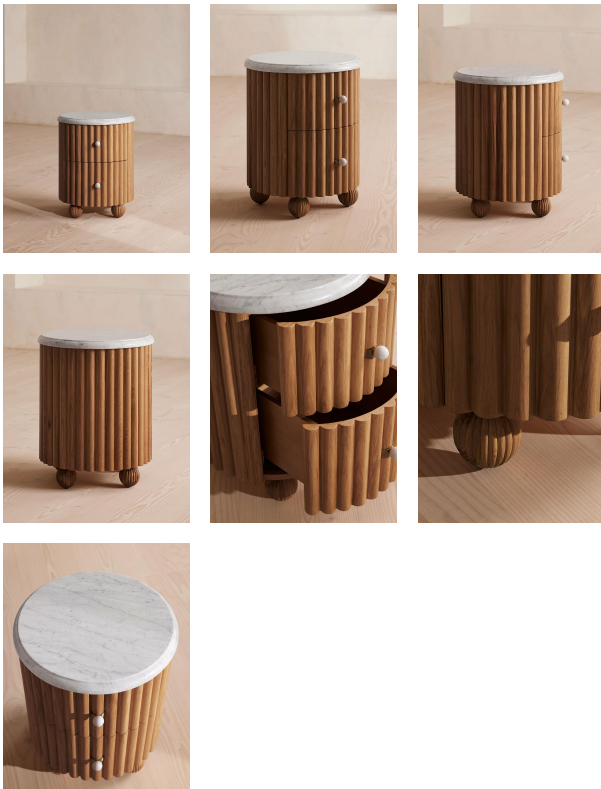

Carlisle Bedside Table, Carrara Marble

£995 Regular

£846 Membership

Sizes

Regular

Product details

Inspired by the designs at White City House, the Carlisle bedside table in solid oak has been intricately carved with ridged lines to create texture and depth in the bedroom. Italian Carrara marble handles and a matching polished top add a material contrast, with natural variations in the marble making each piece unique to you. Complete with two drawers for all your at-hand essentials, arrange either side of the bed.

- Solid oak and marble bedside table
- Ridged design
- Two drawers
- White Carrara marble top and handles
- Marble sourced from Italy
- Natural variations in the stone make each one unique
- Fluted bun feet
- Inspired by White City House

Dimensions

Product dimensions: H60 x W48 x D48cm / H23.7 x W18.7 x D18.7"

Product weight: 33kg / 72.8lbs

Packaged or boxed dimensions: H78 x W57 x D57cm / H30.5 x W22.2 x D22.2"

Packaged or boxed weight: 42kg / 92.6lbs

polish. Avoid contact with water and other liquids.

Clearance: 3.3"

Composition: Oak Wood, Plywood, Ash Veneer,

Carrara Marble and Aluminum and Carrara handles

Drawer dimensions: H15 x W27 x D33cm

Feet: Plastic glide