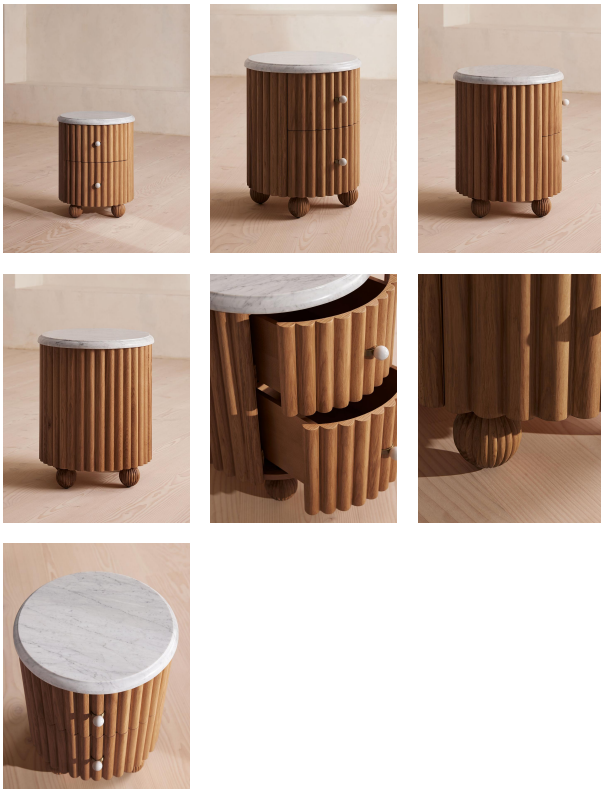

## Carlisle Bedside Table, Carrara Marble

\$1,045 Regular

\$836 Membership

### Sizes

Regular

### Product details

Inspired by the designs at White City House, the Carlisle bedside table in solid oak has been intricately carved with ridged lines to create texture and depth in the bedroom. Italian Carrara marble handles and a matching polished top add a material contrast, with natural variations in the marble making each piece unique to you. Complete with two drawers for all your at-hand essentials, arrange either side of the bed.

### Dimensions

Product dimensions: H60 x W48 x D48cm / H23.7 x W18.7 x D18.7"

Product weight: 33kg / 72.8lbs

Packaged or boxed dimensions: H78 x W57 x D57cm / H30.5 x W22.2 x D22.2"

Packaged or boxed weight: 42kg / 92.6lbs