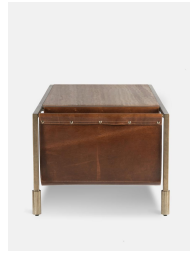

SOHO HOME

Portnall Coffee Table, Travertine

\$1,295 Regular

\$1,101 Membership

Product details

This coffee table is designed with a built-in chestnut leather magazine sling to store candles, books and vases - which is how we style our similar tables at White City House. It's crafted from antiqued brass and has smooth travertine top that's been purposefully cut to highlight the contrasting sand veining.

Dimensions

Product dimensions: H40 x W105 x D54cm / H15.7 x W41.4 x D21.2"

Product weight: 17kg / 37.5lbs

Details

Assembly required: No

Care instructions: Clean with water using a cloth or sponge. Marble is a material

Feet: Plastic glide

Finish: Antique Brass, brown Leather and honed travertine

Frame: Steel and Plywood

Hardware: Steel frame and legs

Material: Travertine, Plywood, Steel and Leather

Removable legs: No