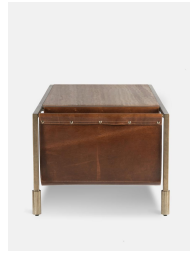

SOHO HOME

Portnall Coffee Table, Travertine

\$1,295 Regular

\$1,101 Membership

Product details

This coffee table is designed with a built-in chestnut leather magazine sling to store candles, books and vases - which is how we style our similar tables at White City House. It's crafted from antiqued brass and has smooth travertine top that's been purposefully cut to highlight the contrasting sand veining.

Dimensions

Product dimensions: H40 x W105 x D54cm / H15.7 x W41.4 x D21.2"

Product weight: 17kg / 37.5lbs

Details

Assembly required: No

Care instructions: Clean with water using a cloth or sponge. Marble is a material to be clean with extreme delicacy: it is porous and can absorb

abrasive or aggressive products, acidic detergents, bleach,

abrasive paper or steel wool.

Clearance: 14.6"

Composition: 100% Italian leather

Fabric: Leather

Feet: Plastic glide

Finish: Antique Brass, brown Leather and honed travertine

Frame: Steel and Plywood

Hardware: Steel frame and legs

Material: Travertine, Plywood, Steel and Leather

Removable legs: No