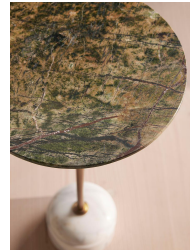

Fleet Side Table, Small/tall, Jurassic Green Marble

\$350 Regular

\$298 Membership

Available in

Grey

Green

Product details

This Fleet side table has a solid, green marble top and a single brass leg for a sculptural feel. The weighty base secures it firmly in place. We love it grouped together with the Kapri stone and white marble versions to create an interesting contrast of heights and textures.

abrasive paper or steel wool.

Clearance: 22.4"

Feet: Felt

Finish: Antique Brass, Polished Marble top and honed Marble base

Frame: MDF and Iron

Hardware: Stainless steel upright

Material: Jurassic Green Marble, Banswara White Marble, MDF, Stainless Steel and Iron