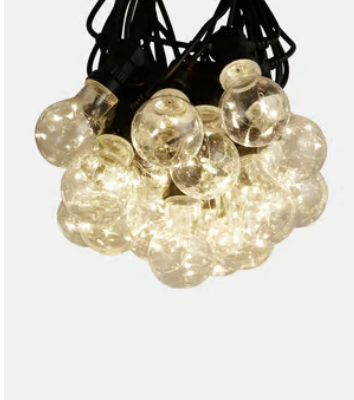

SOHO HOME

String Lights, 20 Bulb Set

\$115 Regular price

\$98 Member price

Inspired by the lights on the rooftops at Soho Beach House, Miami and Soho House Chicago and Shoreditch House, our festoon lights will look good lining your garden or hanging in the trees for outdoor dining and parties. Each bulb casing has 5 copper wire LEDs inside giving off a warm white glow to illuminate warm summer nights.

Dimensions

Dimensions: H20 x W750 x D10cm / H7.9 x W295.3 x D3.9"

Weight: 1kg / 2.2lbs

Packaged weight: 1kg / 2.2lbs

Details

- Lighting Length: 9.5m
- Total length: 12.5m
- Plug to first bulb: 3m
- Distance between each bulb: 50cm
- Diameter of bulb: 6cm

Materials: Copper

Bulb Type: G60

P44 rated for outdoor use

Number of Bulbs Required:10

Self Assembly: Yes

Chain Length: n/a

Adjustable: No

Dimmable: No