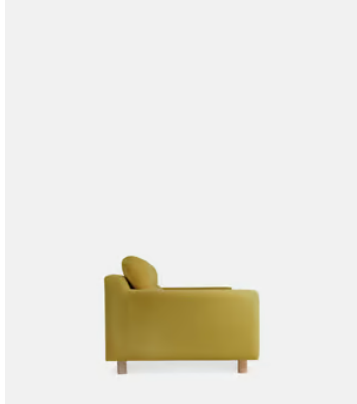

SOHO HOME

Nuno Two Seater Sofa, Linen, Antelope

\$3,495 Regular price

\$2,971 Member price

Our Nuno sofa has been designed to be as comfortable and versatile as possible, with wide arm rests that are perfect for lounging and two separate cushions inside a single cover to give maximum shoulder and lumbar support (it's also zipped to the sofa back so it won't slide down). The low, streamlined profile has a relaxed feel and acts a blank canvas that can be updated with different cushions and throws, giving it real longevity.

Dimensions

Dimensions: H83.82 x W179.07 x D93.98cm / H33 x W70.5 x D36.5"

Weight: 30kg / 66.1lbs

Packaged dimensions: H50 x W112 x D183cm / H19.6 x W44 x D72"

Packaged weight: 49.89kg / 110lbs

Details

Seat Depth: 23.25"

Seat Height: 16"

Arm Height: 23"

Foot Height: 3.75"

Frame: Maple wood

Feet: Maple wood

Filling: Foam & Fibre

Assembly Required: No

Cushion Removable? Yes