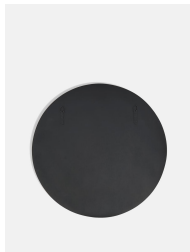

## Rundell Round Mirror Blackened Brass

\$370 Regular

\$296 Membership

### Product details

- Round wall mirror
- Bevelled edge detail
- Inspired by the brass mirrors at Soho House Chicago
- Blackened brass finish frame