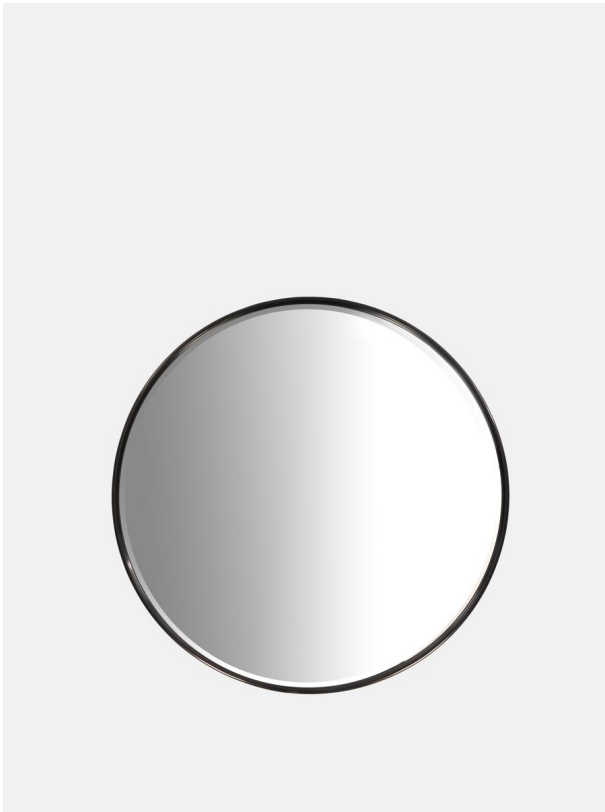

## Rundell Round Mirror Blackened Brass

\$370 Regular

\$296 Membership

### Product details

- Round wall mirror
- Bevelled edge detail
- Inspired by the brass mirrors at Soho House Chicago
- Blackened brass finish frame