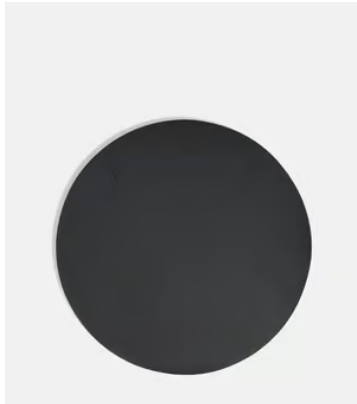

Available in 0 colours