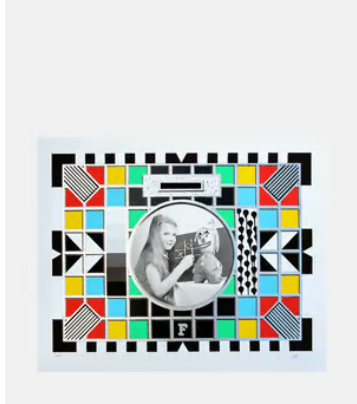

SOHO HOME

Archie Proudfoot Test Card F

\$645 Regular price

\$548 Member price

Archie Proudfoot revisited the instantly recognisable sign he painted for Soho House White City, based on the iconic BBC test card. The original work, Test Card F, hangs in the lobby so is one of the first things you see when you walk through the doors. Kate Bryan, Soho House Head of Collections, says: 'Archie's was easily one of the most popular pieces we've ever put in a House, we've had a lot of the TV personalities on the BBC talking to us about it. He's been able to create a new version of that with Jealous Studio to give this fantastic finish. It's lovely for anyone who's interested in broadcasting or the history of modernism and who loves White City House because it is almost the iconic image of the club.'

Dimensions

Dimensions: H46 x W37 x D37cm / H18 x W15 x D15"

Weight: 1kg / 2.2lbs

Packaged weight: 1kg / 2.2lbs

Details

8 Colour Screenprint with 12 carat Gold Leaf Overlay on Somerset Satin White 410gsm Paper