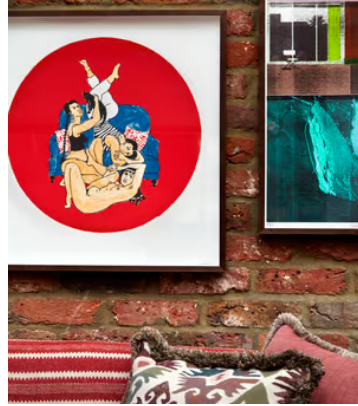

## Eliza Hopewell Les Demoiselles d'Lewisham

**\$365** Regular price

**\$310** Member price

Eliza Hopewell turns the traditional craft of plate painting on its head with her subversive illustrated plates which can be seen in the piglet rooms at Soho Farmhouse. Each layer of this four-colour screen print is hand painted, capturing Hopewell's brush marks and creating a subtle texture. Kate Bryan, Soho House Head of Collections, says, 'She's really diversifying the representation of women in art. This image is great because you've got these three women and they just seem to be hanging out, playing with a cat and celebrating their bodies. It's a really charming, intense, very real portrayal of womanhood in the 21st century. Her mark making seems relatively simple but it belies an extraordinary gift she has for rendering character in quite a few lines. This print is a 'tondo' (meaning circle) because it is an evocation of one of her plates.'

### Dimensions

**Dimensions:** H58 x W55 x D55cm / H23 x W22 x D22"

**Weight:** 1kg / 2.2lbs

### Details

4 Colour Screenprint on Somerset Satin 300 gsm paper

Please note that frame is not included.