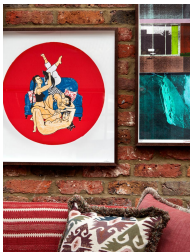

SOHO HOME

Eliza Hopewell Les Demoiselles D'lewisham

\$365 Regular

\$310 Membership

Product details

Eliza Hopewell turns the traditional craft of plate painting on its head with her subversive illustrated plates which can be seen in the piglet rooms at Soho Farmhouse. Each layer of this four-colour screen print is hand painted, capturing Hopewell's brush marks and creating a subtle texture. Kate Bryan, Soho House Head of Collections, says, 'She's really diversifying the representation of women in art. This image is great because you've got these three women and they just seem to be hanging out, playing with a cat and celebrating their bodies. It's a really charming, intense, very real portrayal of womanhood in the 21st century. Her mark making seems relatively simple but it belies an extraordinary gift she has for rendering character in quite a few lines. This print is a 'tondo' (meaning circle) because it is an evocation of one of her plates.'

Dimensions

Product dimensions: H58 x W55 x D55cm / H23 x W22 x D22"

Product weight: 1kg / 2.2lbs

Details

4 Colour Screenprint on Somerset Satin 300 gsm paper

Please note that frame is not included.