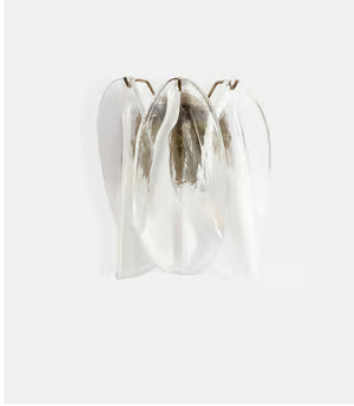

SOHO HOME

Ina Wall Light

~~\$850~~ **\$580** Regular price

~~\$723~~ **\$464** Member price

As seen at DUMBO House, our Ina wall light is made from Venetian glass which is mouth-blown and hand finished by skilled artisans in Venice using centuries-old tools and techniques. It features delicately shaped glass sections which are suspended from aged, brass finish arms to provide a soft, flattering light.

Dimensions

Dimensions: H25 x W25 x D15cm / H9.8 x W9.8 x D5.9"

Weight: 3kg / 6.6lbs

Packaged dimensions: H30 x W40 x D40cm / H11.8 x W15.7 x D15.7"

Packaged weight: 3kg / 6.6lbs

Details

Assembly required: Yes, specialist