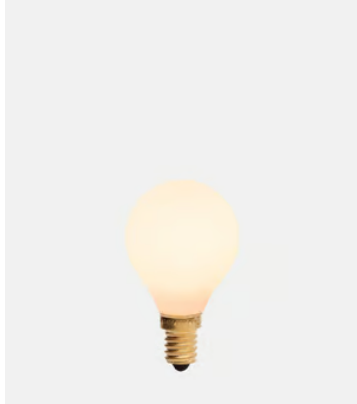

SOHO HOME

Tala 3W Porcelain I LED, US

\$14 Regular price

\$12 Member price

You'll find Tala bulbs in the lamps, wall lights and chandeliers in many of our Houses. Tala is on a mission to become the definitive zero-carbon lighting brand. Made from high quality fully recyclable materials Tala LED bulbs use 90% less energy than incandescent equivalents and have a lifespan of between 5-10 years in the home, this efficiency and longevity reduces energy bills and lowers the users' carbon footprint. Together with reforestation partners, Tala have planted over 40,000 trees worldwide.

The Porcelain I light bulb by Tala offers a clean and simple design with soft white light, making this bulb feel at home in a range of E12 fixtures. The Porcelain I comes complete with energy efficient LED technology, lasting an average of 5-10 years based on daily usage.

Dimensions

Dimensions: H8 x W4.5 x D4.5cm / H3.1 x W1.8 x D1.8"

Weight: 1kg / 2.2lbs

Packaged dimensions: H8 x W21 x D11cm / H3.1 x W8.3 x D4.3"

Packaged weight: 1kg / 2.2lbs

Details

Dimmable: Yes, please consult a qualified