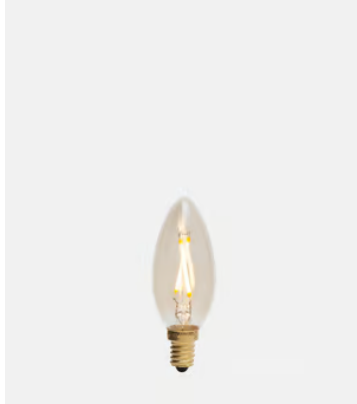

SOHO HOME

Tala 4W Candle LED, US

\$9 Regular price

\$8 Member price

You'll find Tala bulbs in the lamps, wall lights and chandeliers in many of our Houses. Tala is on a mission to become the definitive zero-carbon lighting brand. Made from high quality fully recyclable materials Tala LED bulbs use 90% less energy than incandescent equivalents and have a lifespan of between 5-10 years in the home, this efficiency and longevity reduces energy bills and lowers the users' carbon footprint. Together with reforestation partners, Tala have planted over 40,000 trees worldwide.

The Candle light bulb by Tala is a powerful yet slender light bulb, perfect for chandeliers or table lamps. The classic design comes complete with energy efficient LED technology, lasting an average of 5-10 years based on daily usage.

Dimensions

Dimensions: H10 x W3.5 x D3.5cm / H3.9 x W1.4 x D1.4"

Weight: 1kg / 2.2lbs

Packaged dimensions: H8 x W16 x D9cm / H3.1 x W6.3 x D3.5"

Packaged weight: 1kg / 2.2lbs

Details

Dimmable: Yes, please consult a qualified