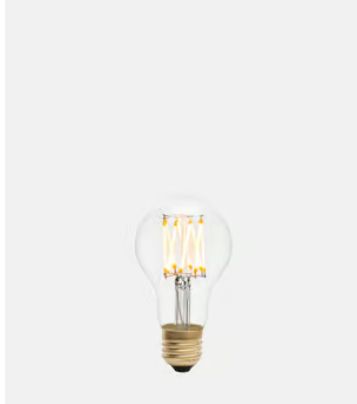

SOHO HOME

Tala 6W Globe LED, US

\$12 Regular price

\$10 Member price

You'll find Tala bulbs in the lamps, wall lights and chandeliers in many of our Houses. Tala is on a mission to become the definitive zero-carbon lighting brand. Made from high quality fully recyclable materials Tala LED bulbs use 90% less energy than incandescent equivalents and have a lifespan of between 5-10 years in the home, this efficiency and longevity reduces energy bills and lowers the users' carbon footprint. Together with reforestation partners, Tala have planted over 40,000 trees worldwide.

The Globe light bulb by Tala features eight exposed sapphire substrate filaments, which come together in this traditional Edison-style shape. The effect is a warm, ambient light in a E26 base that makes the Globe ideal to fit into new or existing fixtures. Suitable for display or behind a shade, the Globe is complete with energy efficient LED technology, lasting an average of 5-10 years based on daily usage.

Dimensions

Dimensions: H10 x W6 x D6cm / H3.9 x W2.4 x D2.4"

Weight: 1kg / 2.2lbs

Packaged dimensions: H11 x W27 x D14cm / H4.3 x W10.6 x D5.5"

Packaged weight: 1kg / 2.2lbs

Details

Dimmable: Yes, please consult a qualified