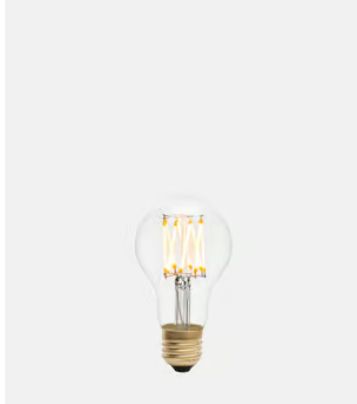

## Tala 6W Globe LED, US

\$12 Regular price

\$10 Member price

You'll find Tala bulbs in the lamps, wall lights and chandeliers in many of our Houses. Tala is on a mission to become the definitive zero-carbon lighting brand. Made from high quality fully recyclable materials Tala LED bulbs use 90% less energy than incandescent equivalents and have a lifespan of between 5-10 years in the home, this efficiency and longevity reduces energy bills and lowers the users' carbon footprint. Together with reforestation partners, Tala have planted over 40,000 trees worldwide.

The Globe light bulb by Tala features eight exposed sapphire substrate filaments, which come together in this traditional Edison-style shape. The effect is a warm, ambient light in a E26 base that makes the Globe ideal to fit into new or existing fixtures. Suitable for display or behind a shade, the Globe is complete with energy efficient LED technology, lasting an average of 5-10 years based on daily usage.

### Dimensions

**Dimensions:** H10 x W6 x D6cm / H3.9 x W2.4 x D2.4"

**Weight:** 1kg / 2.2lbs

**Packaged dimensions:** H11 x W27 x D14cm / H4.3 x W10.6 x D5.5"

**Packaged weight:** 1kg / 2.2lbs