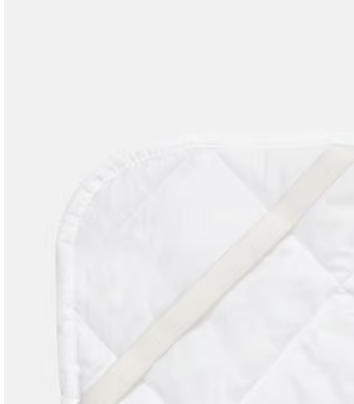

SOHO HOME

House Mattress Protector Full, US

~~\$50~~ \$40 Regular price

~~\$43~~ \$32 Member price

- Mattress protector to give mattress a longer life
- Cotton casing with quilted surface
- Corner straps secure mattress protector in place
- Used in the bedrooms in our US Houses

Available in 3 sizes

Full (H137 x W190 x D1cm / H53.9 x W74.8 x D0.4")

California King (H183 x W213 x D1cm / H72 x W83.9 x D0.4")

Emperor (H213 x W213 x D1cm / H83.9 x W83.9 x D0.4")

Dimensions

Product dimensions: H137 x W190 x D1cm / H53.9 x W74.8 x D0.4"

Product weight: 2kg / 4.4lbs

Packaged or boxed dimensions: H48 x W38 x D72cm / H18.9 x W15 x D28.3"

Packaged or boxed weight: 2kg / 4.4lbs

Details

Care instructions: Professional laundering recommended

Composition: 100% Cotton outer covering, 100% Polyester filling, quilted design, fully elasticized spandex skirt

Construction: Woven

Fabric: Cotton

Pile: Cotton