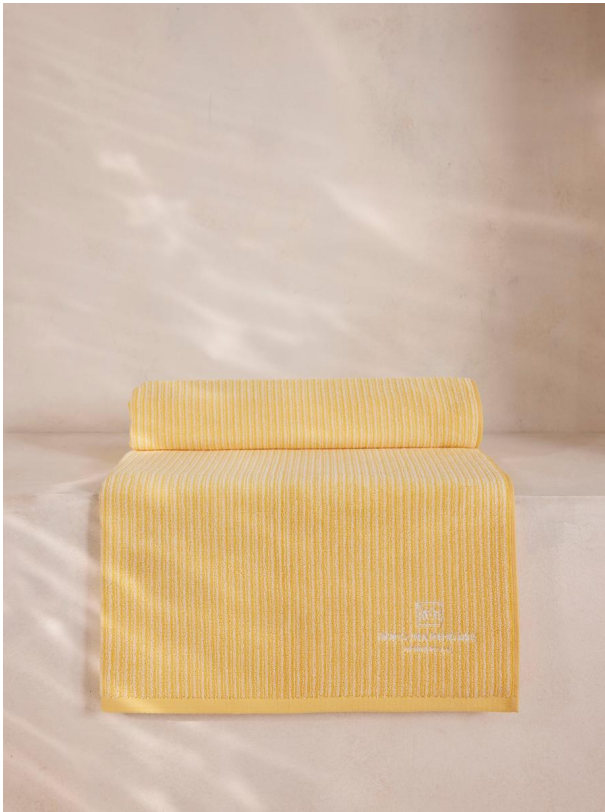

SOHO HOME

House Pool Towel, Soho Warehouse

$85 Regular

$72 Membership

Product details

- Classic cabana stripe towel used around our swimming pools
- Embroidered with the Soho Warehouse logo
- Narrow stripes in yellow and white
- Longlasting - tested and developed not to fade in sunlight
- Fluffy Turkish cotton feels excellent when sun-dried
- Used at Soho House Downtown LA

Dimensions

Product dimensions: H100 x W180 x D1cm / H39.4 x W70.9 x D0.4"

Product weight: 1kg / 2.2lbs

Packaged or boxed weight: 1kg / 2.2lbs

Details

Care instructions: Machine wash at 60 degrees, do not bleach, tumble dry high, warm iron. May be dry cleaned.

Composition: 100% Cotton

Construction: Woven

Fabric: Cotton

Pile: Cotton