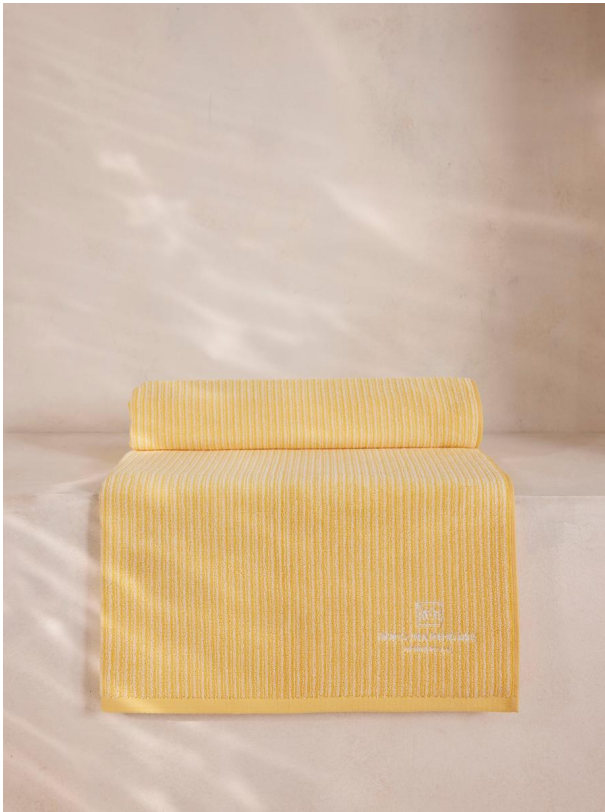

SOHO HOME

House Pool Towel, Soho Warehouse

\$85 Regular

\$72 Membership

Product details

- Classic cabana stripe towel used around our swimming pools
- Embroidered with the Soho Warehouse logo
- Narrow stripes in yellow and white
- Longlasting - tested and developed not to fade in sunlight
- Fluffy Turkish cotton feels excellent when sun-dried
- Used at Soho House Downtown LA

Dimensions

Product dimensions: H100 x W180 x D1cm / H39.4 x W70.9 x D0.4"

Product weight: 1kg / 2.2lbs

Packaged or boxed weight: 1kg / 2.2lbs

Details

Care instructions: Machine wash at 60 degrees, do not bleach, tumble dry high, warm iron. May be dry cleaned.

Composition: 100% Cotton

Construction: Woven

Fabric: Cotton

Pile: Cotton