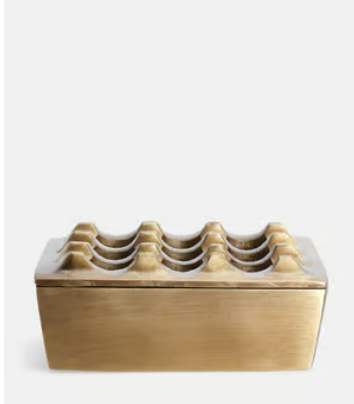

## House Square Ashtray

**\$80** Regular price

**\$68** Member price

- Square brass ashtray with lid
- Antique brass finish
- Inspired by a vintage '70s design
- Used on the terraces throughout the Houses from London to Amsterdam

### Dimensions

**Dimensions:** H4.5 x W10.5 x D10.5cm / H1.8 x W4.1 x D4.1"

**Weight:** 1kg / 2.2lbs

**Packaged weight:** 1kg / 2.2lbs