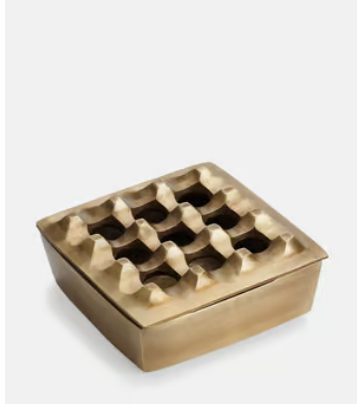

## House Square Ashtray

**\$80** Regular price

**\$68** Member price

- Square brass ashtray with lid
- Antique brass finish
- Inspired by a vintage '70s design
- Used on the terraces throughout the Houses from London to Amsterdam

### Dimensions

**Dimensions:** H4.5 x W10.5 x D10.5cm / H1.8 x W4.1 x D4.1"

**Weight:** 1kg / 2.2lbs

**Packaged weight:** 1kg / 2.2lbs