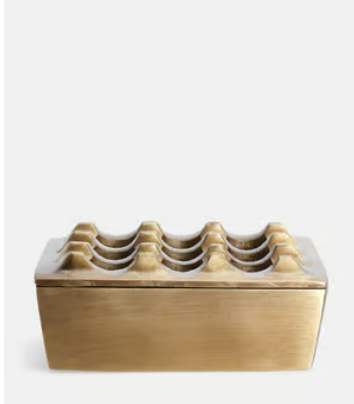

SOHO HOME

House Square Ashtray

\$80 Regular price

\$68 Member price

- Square brass ashtray with lid
- Antique brass finish
- Inspired by a vintage '70s design
- Used on the terraces throughout the Houses from London to Amsterdam

Dimensions

Dimensions: H4.5 x W10.5 x D10.5cm / H1.8 x W4.1 x D4.1"

Weight: 1kg / 2.2lbs

Packaged weight: 1kg / 2.2lbs

Details

Assembly required: No

Construction: Can be used Indoor or Outdoor

Material: Brass