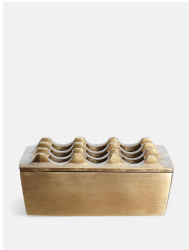

SOHO HOME

House Square Ashtray

\$80 Regular

\$68 Membership

Product details

- Square brass ashtray with lid
- Antique brass finish
- Inspired by a vintage '70s design
- Used on the terraces throughout the Houses from London to Amsterdam

Dimensions

Product dimensions: H4.5 x W10.5 x D10.5cm / H1.8 x W4.1 x D4.1"

Product weight: 0.5kg / 1.1lbs

Details

Assembly required: No

Care instructions: Wipe with a damp cloth

Construction: Can be used Indoor or Outdoor

Material: Brass