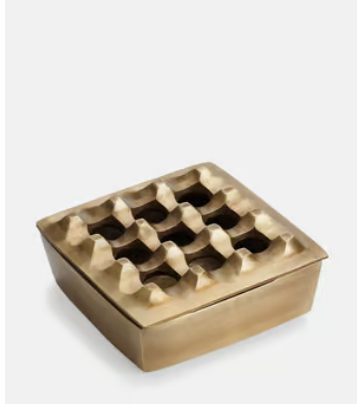

SOHO HOME

House Square Ashtray

\$80 Regular price

\$68 Member price

- Square brass ashtray with lid
- Antique brass finish
- Inspired by a vintage '70s design
- Used on the terraces throughout the Houses from London to Amsterdam

Dimensions

Dimensions: H4.5 x W10.5 x D10.5cm / H1.8 x W4.1 x D4.1"

Weight: 1kg / 2.2lbs

Packaged weight: 1kg / 2.2lbs

Details

Assembly required: No

Construction: Can be used Indoor or Outdoor

Material: Brass