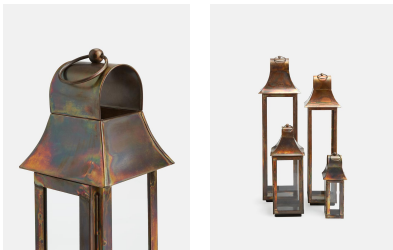

## Burnished Copper Lantern, Extra Small

\$70 Regular

\$60 Membership

### Product details

- Extra small burnished copper lantern
- Suitable for outdoor and indoor use
- Distressed finish makes each lantern unique
- Use with a 5cm by 11cm pillar candle
- Used on the roof at Soho House Barcelona

### Dimensions

Product dimensions: H38 x W10 x D10cm / H15 x W3.9 x D3.9"

Product weight: 3kg / 6.6lbs

Packaged or boxed weight: 3kg / 6.6lbs