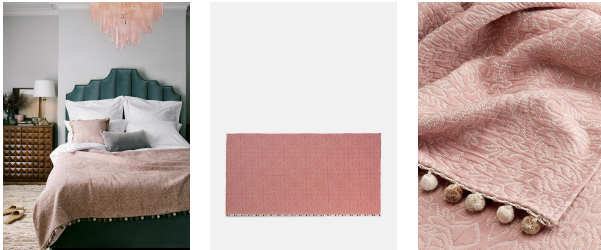

Details

Fabric: 98% cotton, 2% polyester

Care Instructions: Dry clean only