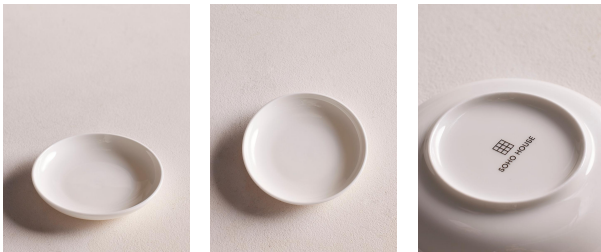

SOHO HOME

House Butter Dish, Bone China, White

\$5.50 Regular

\$5 Membership

Product details

- Bone china butter dish
- Delicate bone china adds an elegant feel to any table
- Part of our signature House collection of coordinating tableware

Dimensions

Product dimensions: H2 x W13 x D13cm / H0.8 x W5.1 x D5.1"

Product weight: 0.2kg / 0.4lbs

Packaged or boxed weight: 0.18kg / 0.4lbs

Details

Assembly required: No

Care instructions: Dishwasher safe, not suitable for freezer, microwave or oven use.