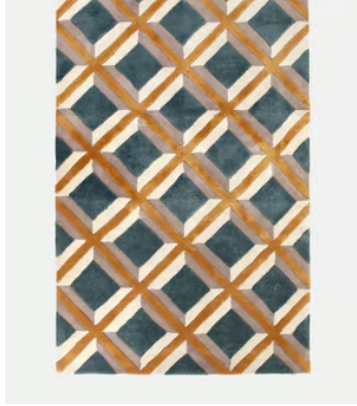

## Jordaan rug 250 x 250 cm

~~\$2,059~~ \$1,442 Regular price

~~\$1,750~~ \$1,154 Member price

- Wool rug with geometric woven design
- Contrasting high and low pile gives a three dimensional texture
- Handtufted with handspun wool
- Seen in the Tiny bedrooms at Soho House Amsterdam