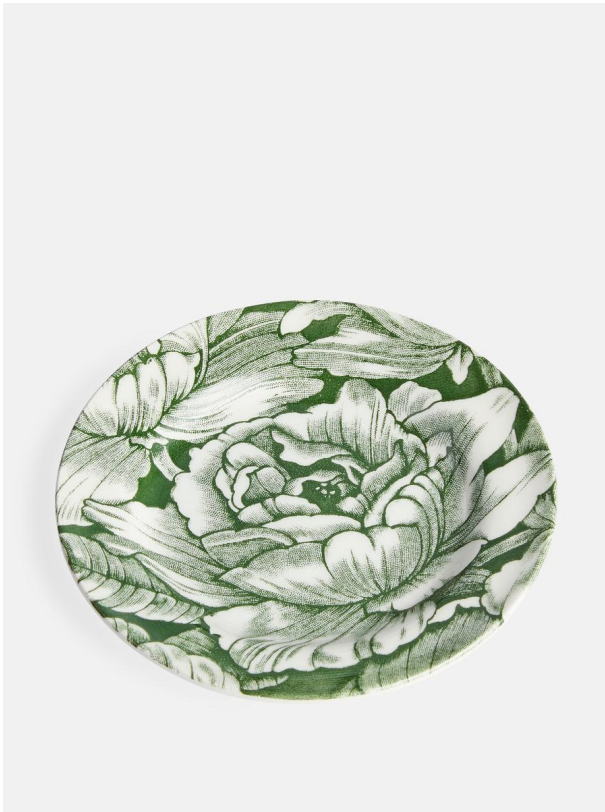

## Burleigh Hibiscus Tea Bag Dish, The Ned

\$7 Regular

\$6 Membership

### Product details

Hibiscus is a classic print from the Burleigh archives and this green version, as seen in Little House Mayfair, is exclusive to Soho Home. The pattern is packed full of Hibiscus blossoms - which are also known as 'Bermuda Roses' - and will look equally at home in a relaxed, rustic setting as well as on a formal dining table with crisp linens and sparkling crystal.