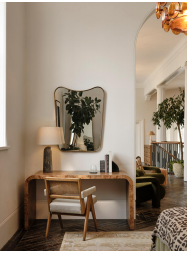

### Product details

Inspired by vintage 1960s Italian modernist mirrors and seen at DUMBO House, the Cooper mirror features a sleek, curved frame in an antique brass. Designed to open a room by giving the illusion of more space and light, place above a mantelpiece or in the bathroom for a classic Soho House feel.

- Curved wall mirror
- Part of our Cooper mirror range
- Antique brass
- Inspired by vintage 1960s Italian modernist mirrors
- As seen at DUMBO House