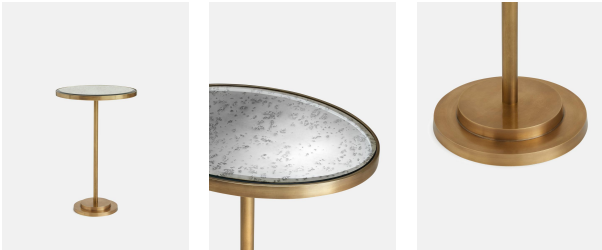

SOHO HOME

Soho Cinema Side Table

\$595 Regular

\$506 Membership

Product details

The Soho Cinema side table offers a clean and compact design, with a glass-topped surface that rests on a slender, antique brass base. It is characterised by dual circular feet in a layered formation to create depth. Found nestled besides the armchairs in our Electric cinemas, the Soho Cinema side table makes a modern addition to any seating spot.

- Oval glass-topped side table
- Slender antique brass pedestal base
- Compact design makes it ideal for smaller spaces
- Used beside the armchairs in all the Electric cinemas

Dimensions

Product dimensions: H70 x W45 x D32cm / H27.2 x W13 x D18.1"

recommend the use of chemical cleansers, abrasives or furniture

polish. Avoid contact with water and other liquids.

Clearance: 26.4"

Feet: Felt

Finish: Antiqued Glass and Antique Brass

Frame: Stainless Steel

Hardware: Stainless steel, brass frame and base

Material: Glass mirror, Stainless steel and Cast brass

Removable legs: No