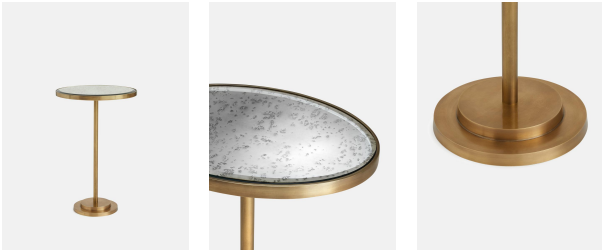

### Product details

The Soho Cinema side table offers a clean and compact design, with a glass-topped surface that rests on a slender, antique brass base. It is characterised by dual circular feet in a layered formation to create depth. Found nestled besides the armchairs in our Electric cinemas, the Soho Cinema side table makes a modern addition to any seating spot.

- Oval glass-topped side table
- Slender antique brass pedestal base
- Compact design makes it ideal for smaller spaces
- Used beside the armchairs in all the Electric cinemas

polish. Avoid contact with water and other liquids.

Clearance: 26.4"

Feet: Felt

Finish: Antiqued Glass and Antique Brass

Frame: Stainless Steel

Hardware: Stainless steel, brass frame and base

Material: Glass mirror, Stainless steel and Cast brass