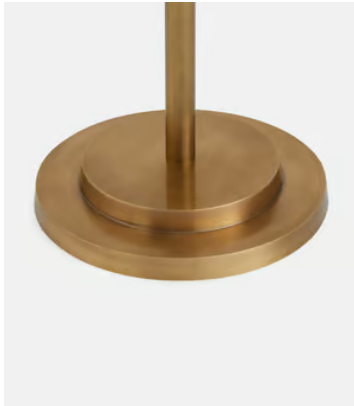

SOHO HOME

Soho Cinema Side Table

\$595 Regular price

\$506 Member price

The Soho Cinema side table offers a clean and compact design, with a glass-topped surface that rests on a slender, antique brass base. It is characterised by dual circular feet in a layered formation to create depth. Found nestled besides the armchairs in our Electric cinemas, the Soho Cinema side table makes a modern addition to any seating spot.

Dimensions

Product dimensions: H70 x W45 x D32cm / H27.2 x W13 x D18.1"

Product weight: 9kg / 19.8lbs

Packaged or boxed dimensions: H43 x W56 x D80cm / H16.9 x W22 x D31.5"

Packaged or boxed weight: 14.3kg / 31.5lbs

Clearance: 26.4"

Feet: Felt

Finish: Antiqued Glass and Antique Brass

Frame: Stainless Steel

Hardware: Stainless steel, brass frame and base

Material: Glass mirror, Stainless steel and Cast brass

Removable legs: No