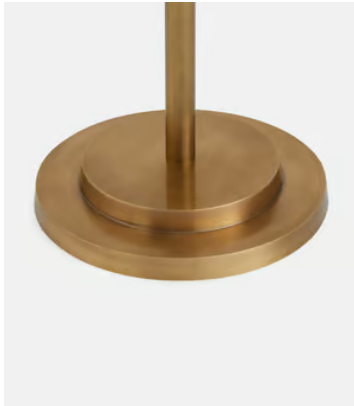

SOHO HOME

Soho Cinema Side Table

\$595 Regular price

\$506 Member price

The Soho Cinema side table offers a clean and compact design, with a glass-topped surface that rests on a slender, antique brass base. It is characterised by dual circular feet in a layered formation to create depth. Found nestled besides the armchairs in our Electric cinemas, the Soho Cinema side table makes a modern addition to any seating spot.

Dimensions

Dimensions: H70 x W45 x D32cm / H27.2 x W13 x D18.1"

Weight: 9kg / 19.8lbs

Packaged dimensions: H43 x W56 x D80cm / H16.9 x W22 x D31.5"

Packaged weight: 14.3kg / 31.5lbs

Number of boxes: 1

Details

Assembly required: Yes

Clearance: 26.4"

Feet: Felt

Finish: Antiqued Glass and Antique Brass

Frame: Stainless Steel

Hardware: Stainless steel, brass frame and base

Material: Glass mirror, Stainless steel and Cast brass