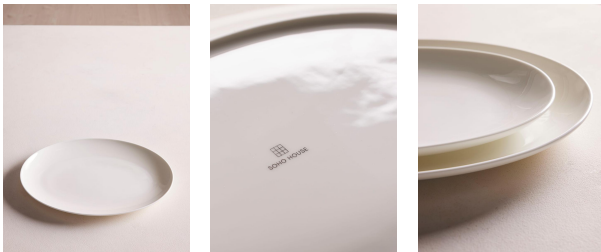

SOHO HOME

House Oval Dish, Large, Bone China, White

\$41 Regular

\$33 Membership

Sizes

Large, Small

Product details

- Large bone china oval serving dish
- All purpose dish suitable for serving fish and vegetables
- Bone china is extremely strong yet has a delicate look and feel
- Part of our signature House collection of tableware
- Used in all our Houses and Cecconi's restaurants