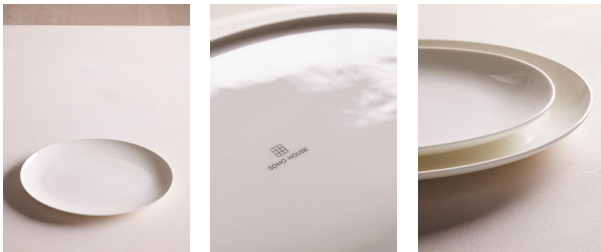

SOHO HOME

House Oval Dish, Large, Bone China, White

\$42 Regular

\$36 Membership

Sizes

Large, Small

Product details

- Large bone china oval serving dish
- All purpose dish suitable for serving fish and vegetables
- Bone china is extremely strong yet has a delicate look and feel
- Part of our signature House collection of tableware
- Used in all our Houses and Cecconi's restaurants