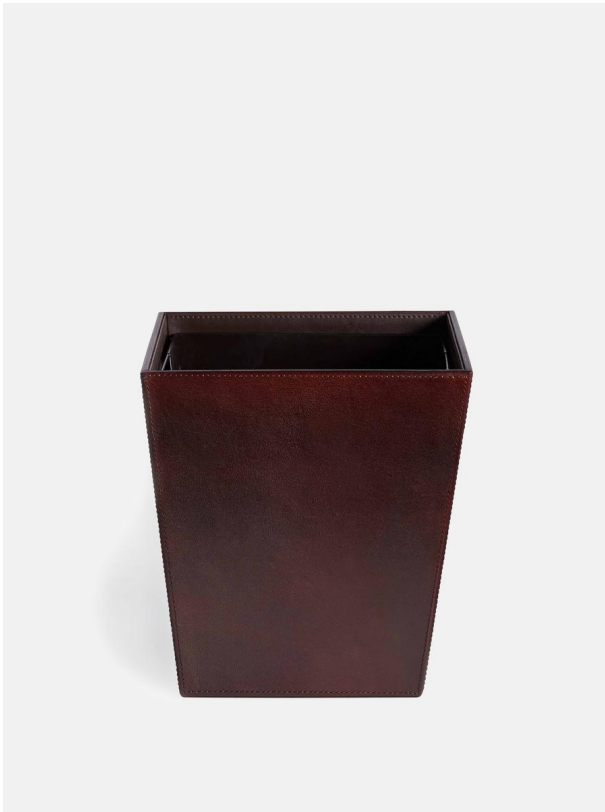

SOHO HOME

Meard Bin

\$149 Regular

\$127 Membership

Product details

- Open top bin wrapped in distressed dark brown leather
- Removable dark brown metal liner with handles
- Stands in our hotel bedrooms from Istanbul to Chicago

Dimensions

Product dimensions: H25.5 x W25.5 x D26.5cm / H10 x W10 x D10.4"

Product weight: 2kg / 4.4lbs

Packaged or boxed weight: 2kg / 4.4lbs

Details

Materials: Leather outer, metal liner

Finish: Aged brown leather