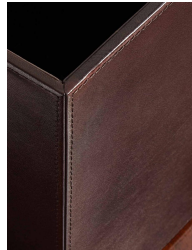

SOHO HOME

Meard Bin

\$149 Regular

\$127 Membership

Product details

- Open top bin wrapped in distressed dark brown leather
- Removable dark brown metal liner with handles
- Stands in our hotel bedrooms from Istanbul to Chicago

Dimensions

Product dimensions: H25.5 x W25.5 x D26.5cm / H10 x W10 x D10.4"

Product weight: 2kg / 4.4lbs

Packaged or boxed weight: 2kg / 4.4lbs

Details

Materials: Leather outer, metal liner

Finish: Aged brown leather