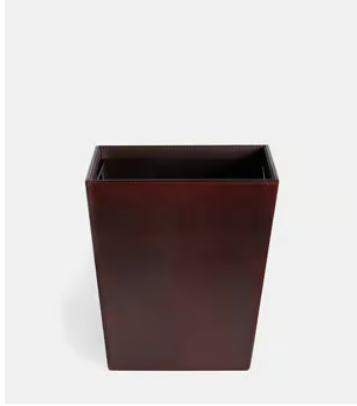

SOHO HOME

Meard Bin

\$149 Regular price

\$127 Member price

- Open top bin wrapped in distressed dark brown leather
- Removable dark brown metal liner with handles
- Stands in our hotel bedrooms from Istanbul to Chicago

Dimensions

Product dimensions: H25.5 x W25.5 x D26.5cm / H10 x W10 x D10.4"

Product weight: 2kg / 4.4lbs

Packaged or boxed weight: 2kg / 4.4lbs

Details

Materials: Leather outer, metal liner

Finish: Aged brown leather