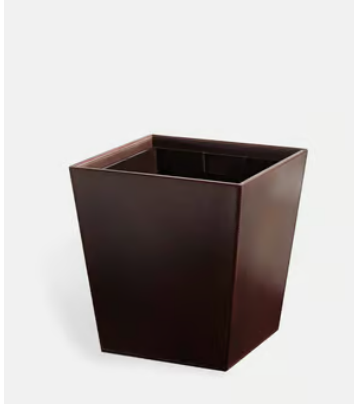

SOHO HOME

Meard Bin

\$149 Regular price

\$127 Member price

- Open top bin wrapped in distressed dark brown leather
- Removable dark brown metal liner with handles
- Stands in our hotel bedrooms from Istanbul to Chicago

Dimensions

Product dimensions: H25.5 x W25.5 x D26.5cm / H10 x W10 x D10.4"

Product weight: 2kg / 4.4lbs

Packaged or boxed weight: 2kg / 4.4lbs

Details

Materials: Leather outer, metal liner

Finish: Aged brown leather