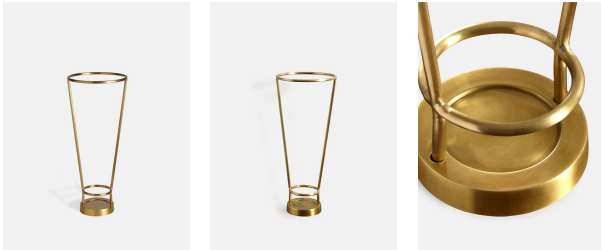

SOHO HOME

Meard Umbrella Stand, Brass

\$195 Regular

\$166 Membership

Product details

- Brushed finish brass umbrella stand
- Weighty base prevents stand from tipping over when full
- Open-sided design allows umbrellas to dry faster
- Holds up to eight umbrellas
- Used in all our London Houses

Dimensions

Product dimensions: H50 x W21.5 x D21.5cm / H19.7 x W8.5 x D8.5"

Product weight: 2kg / 4.4lbs

Packaged or boxed weight: 2kg / 4.4lbs

Details

Assembly required: No

Care instructions: Wipe with a soft, dry cloth. Do not use abrasives or cleaners as they may damage the finish.

Finish: Brushed Brass

Material: Brass