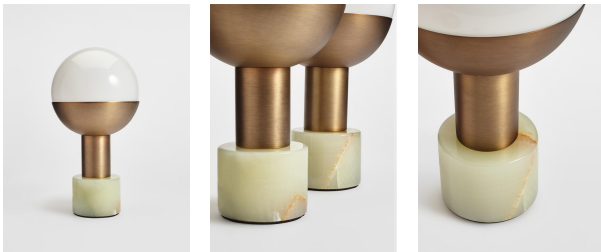

SOHO HOME

Madison Table Lamp, Us

\$250 Regular

\$213 Membership

Product details

The Madison table lamp is a structural piece made from onyx and antique brass with a white glass orb. Place it on a desk or side table to recreate the ambient glow in the club spaces at White City House.

Dimensions

Product dimensions: H33.9 x W18 x D18cm / H13.3 x W7.1 x D7.1"

Product weight: 3kg / 6.6lbs

Packaged or boxed weight: 3kg / 6.6lbs

Details

Materials: Brass, Ceramic and Marble

Bulb Specification

Bulb(s) Included: No