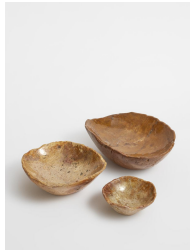

SOHO HOME

Jasper Stone Bowl, Ochre, Large

\$327 Regular

\$262 Membership

Sizes

Large

Available in

 Ochre

Product details

Made using Jasper stone sourced from West Java in Indonesia, this decorative bowl is entirely unique with natural flecks of red tones to reference the earthy decor at Soho Roc House. Raw edges and hand carvings provide an organic touch, making it a statement accessory for any bookshelf, mantelpiece or side table.

Dimensions

Product dimensions: H10 x W30 x D30cm / H3.9 x W11.8 x D11.8"

Product weight: 5kg / 11lbs

Details

Material: Jasper Stone