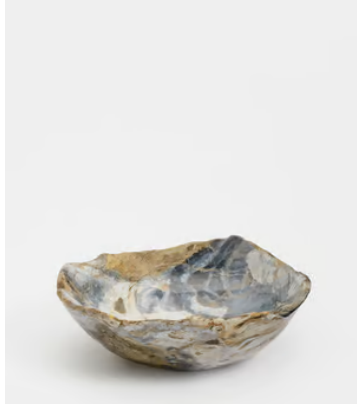

SOHO HOME

Jasper Stone Bowl, Blue, Large

$385 Regular price

$327 Member price

Made using Jasper stone sourced from West Java in Indonesia, this decorative bowl is entirely unique with natural flecks of blue tones to reference the earthy decor at Soho Roc House. Raw edges and hand carvings provide an organic touch, making it a statement accessory for any bookshelf, mantelpiece or side table.

Please note, no two pieces are exactly alike. Colours and sizes may vary