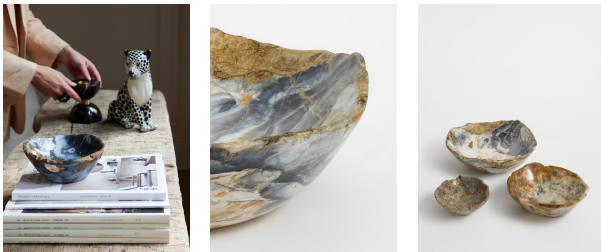

Jasper Stone Bowl, Blue, Large

\$385 Regular

\$327 Membership

Product details

Made using Jasper stone sourced from West Java in Indonesia, this decorative bowl is entirely unique with natural flecks of blue tones to reference the earthy decor at Soho Roc House. Raw edges and hand carvings provide an organic touch, making it a statement accessory for any bookshelf, mantelpiece or side table.

Dimensions

Product dimensions: H10 x W30 x D30cm / H3.9 x W11.8 x D11.8"

Product weight: 5kg / 11lbs

Packaged or boxed dimensions: H30 x W30 x D12cm / H11.8 x W11.8 x D4.7"

Packaged or boxed weight: 5kg / 11lbs