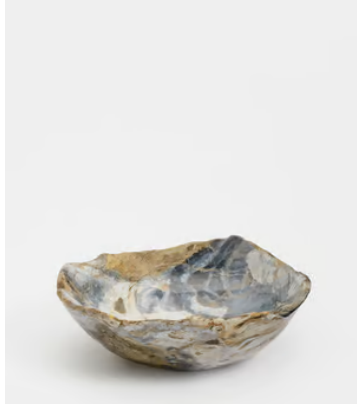

SOHO HOME

Jasper Stone Bowl, Blue, Large

\$385 Regular price

\$327 Member price

Made using Jasper stone sourced from West Java in Indonesia, this decorative bowl is entirely unique with natural flecks of blue tones to reference the earthy decor at Soho Roc House. Raw edges and hand carvings provide an organic touch, making it a statement accessory for any bookshelf, mantelpiece or side table.

Please note, no two pieces are exactly alike. Colours and sizes may vary

Dimensions

Dimensions: H10 x W30 x D30cm / H3.9 x W11.8 x D11.8"

Weight: 5kg / 11lbs

Packaged dimensions: H30 x W30 x D12cm / H11.8 x W11.8 x D4.7"