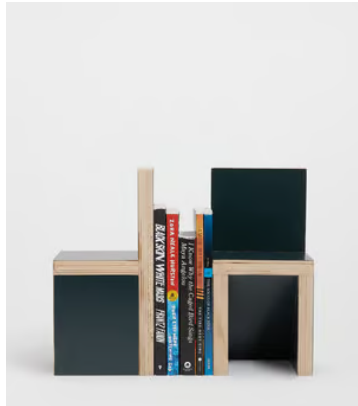

SOHO HOME

Truth Included Bookends, Green Stand

\$275 Regular price

\$234 Member price

Philanthropic lifestyle brand, Let's Do Better, has joined forces with Brooklyn-based interior design incubator, Lichen, to encourage the necessary reform of how Black History is taught in the American School System. Together, they hope to raise awareness on the inaccurate and incomplete narratives of Black history, and through product, shed light on the true Black experience.

The Truth Included Bookends are inspired by American artist, Donald Judd's Backward Slant Chair and are available in five colours. Each one is handmade in Brooklyn from 100% American maple wood. The set includes a selection of five pivotal Black History books that are excluded from the majority of American School curriculums. These are listed below:

Available in 0 colours

Dimensions

Dimensions: H25 x W12.7 x D13cm / H9.8 x W5 x D5.1"

Weight: 2kg / 4.4lbs

Packaged weight: 2kg / 4.4lbs

Details

Material: 100% American maple wood