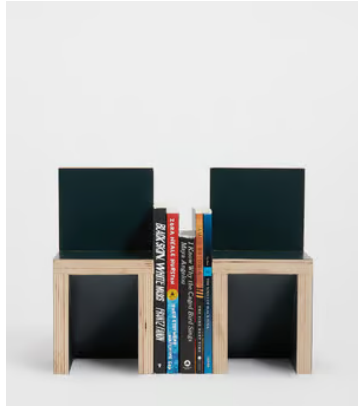

SOHO HOME

Truth Included Bookends, Green Stand

\$275 Regular price

\$234 Member price

Philanthropic lifestyle brand, Let's Do Better, has joined forces with Brooklyn-based interior design incubator, Lichen, to encourage the necessary reform of how Black History is taught in the American School System. Together, they hope to raise awareness on the inaccurate and incomplete narratives of Black history, and through product, shed light on the true Black experience.

The Truth Included Bookends are inspired by American artist, Donald Judd's Backward Slant Chair and are available in five colours. Each one is handmade in Brooklyn from 100% American maple wood. The set includes a selection of five pivotal Black History books that are excluded from the majority of American School curriculums. These are listed below:

Available in 0 colours

Dimensions

Dimensions: H25 x W12.7 x D13cm / H9.8 x W5 x D5.1"

Weight: 2kg / 4.4lbs

Packaged weight: 2kg / 4.4lbs

Details

Material: 100% American maple wood