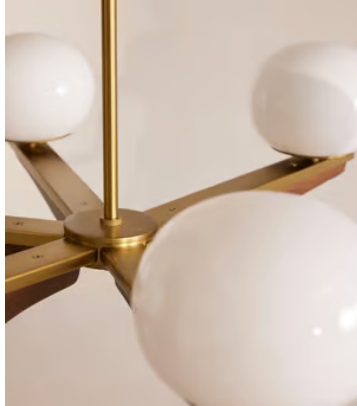

SOHO HOME

Demarco Chandelier, US

\$1,095 Regular price

\$931 Member price

Our Demarco chandelier is designed to hang in the centre of a dining table or living room. Suspended from an antique brass pole, the chandelier features six oval glass orbs that are fixed onto a solid oak and brass frame. Use it to cast a soft, diffused light overhead, and reference the vintage-inspired lighting seen throughout White City House.