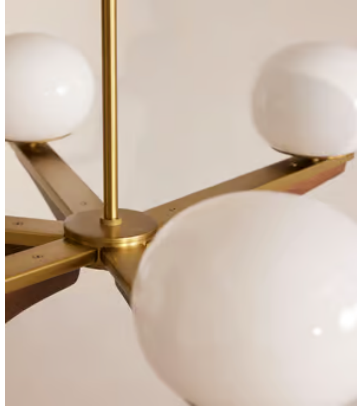

SOHO HOME

Demarco Chandelier, US

\$1,095 Regular price

\$931 Member price

Our Demarco chandelier is designed to hang in the centre of a dining table or living room. Suspended from an antique brass pole, the chandelier features six oval glass orbs that are fixed onto a solid oak and brass frame. Use it to cast a soft, diffused light overhead, and reference the vintage-inspired lighting seen throughout White City House.

Dimensions

Dimensions: H103 x W79 x D79cm / H40.6 x W31.1 x D31.1"

Weight: 6kg / 13.2lbs

Packaged dimensions: H84 x W77 x D21cm / H33.1 x W30.3 x D8.3"

Packaged weight: 6kg / 13.2lbs

Details

Assembly required: Yes, specialist

Bulb required: 6 / G9 / 4W Maximum

Bulb(s) included: No

Ceiling rose diameter: 2"

Dimmable: Yes, please consult a qualified

Electrician required: Yes

Height adjustable: Yes

Lighting Certification US: UL

Maximum height: 15.9"