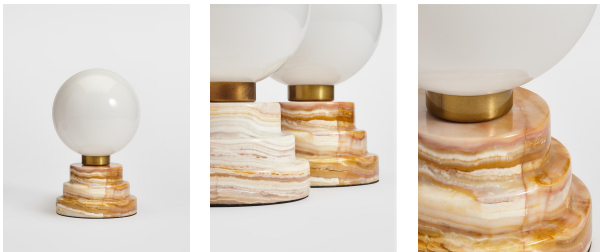

## Lakeville Table Lamp, Pink, Us

\$325 Regular

\$276 Membership

### Product details

Crafted from pink marble, the Lakeville table lamp is constructed into a tiered design with a white glass orb. The solid marble base has intricate veining in the stone, which makes each piece entirely unique. Place it on a desk or side table to create an ambient glow.