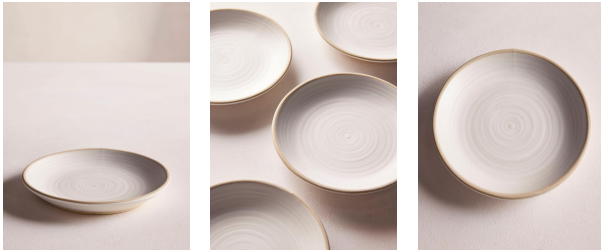

## Morley Side Plate, White, Set Of Four

\$90 Regular

\$77 Membership

### Product details

Made to complement a variety of dining set-ups, the Morley side plates are beautifully handmade and painted by artisans using a speckled clay and matt glaze. The organic shape and exposed elements nod to the earthy and natural styles seen in the Main Barn at Soho Farmhouse. Pair with the grey Morley pieces to elevate a table setting.