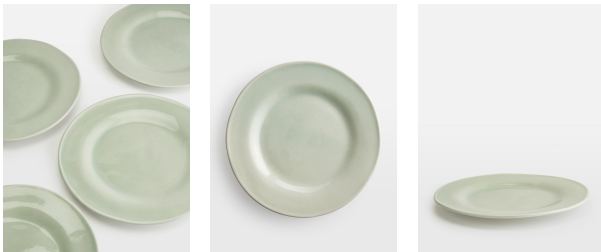

SOHO HOME

Livonia Rimmed Dinner Plate, Set Of Four

\$90 Regular

\$72 Membership

Product details

The Livonia tableware range is handmade in Surrey, Britain, using a reactive ceramic glaze in a soft pistachio tone. Referencing the country dining arrangements in the Main Barn at Soho Farmhouse, the Livonia range is great for relaxed, everyday dining.

Dimensions

Product dimensions: H5 x W28 x D28cm / H1 x W11 x D11"

Product weight: 1kg / 2.2lbs

Packaged or boxed weight: 15.5kg / 34.2lbs

Details

Materials: Handmade Stoneware

Dishwasher Safe: Yes

Microwave Safe: Yes