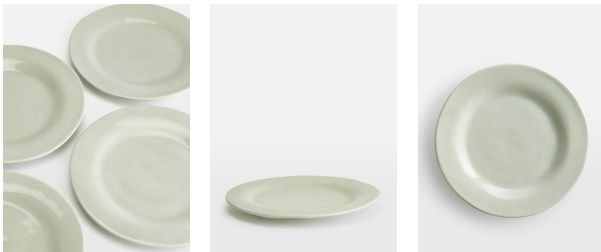

## Livonia Side Plate, Set Of Four

\$65 Regular

\$52 Membership

### Product details

The Livonia tableware range is handmade in Surrey, Britain, using a reactive ceramic glaze in a soft pistachio tone. Referencing the country dining arrangements in the Main Barn at Soho Farmhouse, the Livonia range is great for relaxed, everyday dining.