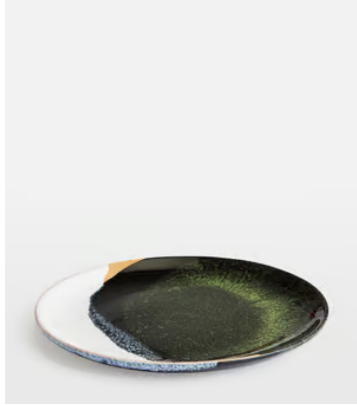

## Forelle Side Plate, Set of Four

~~\$90~~ \$45 Regular price

~~\$77~~ \$36 Member price

Inspired by vintage tableware, the Forelle side plates are crafted from colourful reactive glazes combined to create a rustic effect. Each piece is pressed and decorated in Portugal using a free-hand technique for a truly original finish. Pair with other pieces in the collection to bring the rich colours of Soho House White City into your table setting.