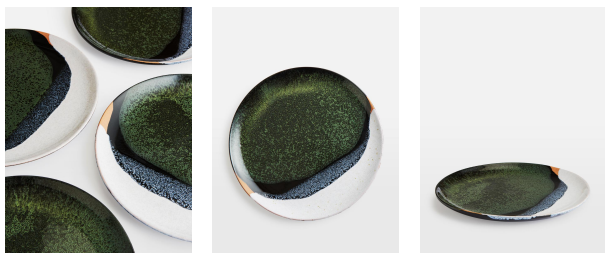

## Forelle Dinner Plate, Set Of Four

\$55 Regular

\$44 Membership

### Product details

Inspired by vintage tableware, the Forelle dinner plates are crafted from colourful reactive glazes combined to create a rustic effect. Each piece is pressed and decorated in Portugal using a free-hand technique for a truly original finish. Pair with other pieces in the collection to bring the rich colours of Soho House White City into your table setting.