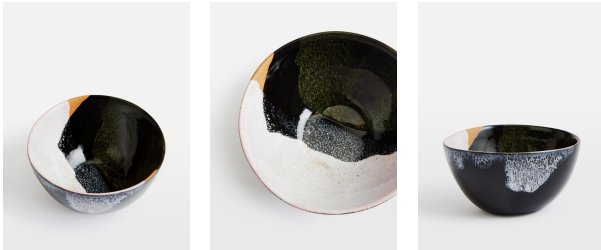

SOHO HOME

Forelle Cereal Bowl, Set Of Four

\$45 Regular

\$36 Membership

Product details

Inspired by vintage tableware, the Forelle cereal bowls are crafted from colourful reactive glazes combined to create a rustic effect. Each piece is pressed and decorated in Portugal using a free-hand technique for a truly original finish. Pair with other pieces in the collection to bring the rich colours of Soho House White City into your table setting.

Dimensions

Product dimensions: H8 x W15 x D15cm / H3 x W6 x D6"

Product weight: 2kg / 4.4lbs

Packaged or boxed weight: 2kg / 4.4lbs

Details

Materials: Stoneware

Dishwasher Safe: Yes

Microwave Safe: Yes