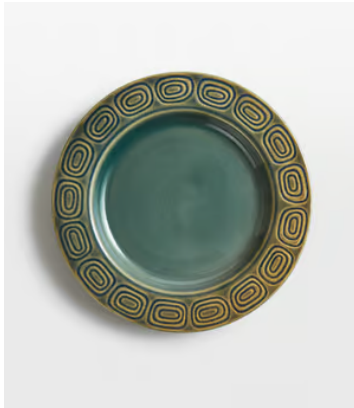

SOHO HOME

Grace Side Plate, Teal, Set of Four

~~\$72~~ \$35 Regular price

~~\$61~~ \$28 Member price

Our modern take on vintage ceramics, the Grace side plates are crafted from stoneware with a white clay base. Each piece is washed with a teal-green glaze and embossed with a geometric swirl pattern on the rim. Pair with other pieces from the collection, including dinner plates and mugs to echo the styles seen at Soho House White City.