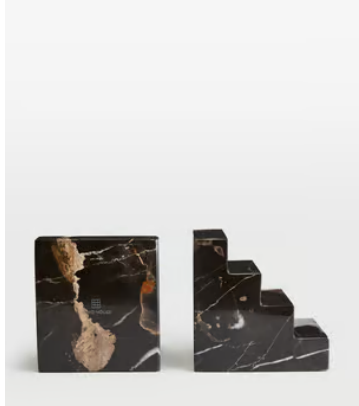

SOHO HOME

Turni Bookends

\$210 Regular price

\$179 Member price

These heavy bookends are made from a fine-grained, black Portoro marble, with origins in northern Italy. Formed into a sharp, structural shape, each one has distinctive, gold-tone veining, making it a one-of-a-kind piece. Use the bookends to stack and display your favourite novels, and to reference the decor seen at 180 House.

Dimensions

Dimensions: H15.2 x W8.6 x D2cm / H6 x W3.4 x D0.8"

Weight: 4kg / 8.8lbs

Packaged dimensions: H14 x W20 x D22cm / H5.4 x W8 x D8.7"

Packaged weight: 4kg / 8.8lbs

Details

Assembly required: No

Bathroom safe: No