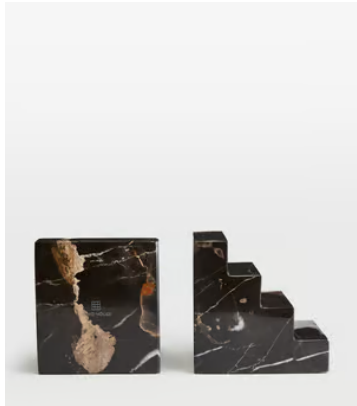

## Turni Bookends

**\$210** Regular price

**\$179** Member price

These weighty bookends are made from a fine-grained, black Portoro marble, with origins in northern Italy. Formed into a sharp, structural shape, each one has distinctive, gold-tone veining, making it a one-of-a-kind piece. Use the bookends to stack and display your favourite novels, and to reference the decor seen at 180 House.