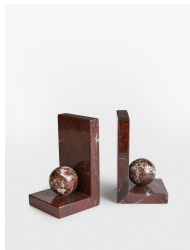

SOHO HOME

Prato Bookends

\$210 Regular

\$179 Membership

Product details

These weighty bookends are made from Rosso Levanto marble, recognised for its deep cherry-red tones, white veining and natural variations that make each piece entirely unique. A globe accent rests in the centre of each bookend to contrast the clean structure of the base. Use the bookends to stack and display your favourite novels, and to reference the decor seen at 180 House.

Dimensions

Product dimensions: H10.7 x W10.7 x D10.1cm / H4.2 x W4.2 x D4"

Product weight: 2kg / 4.4lbs

Packaged or boxed dimensions: H14 x W20 x D22cm / H5.4 x W8 x D8.7"

Packaged or boxed weight: 2kg / 4.4lbs