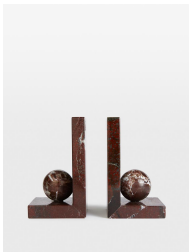

SOHO HOME

Prato Bookends

\$210 Regular

\$179 Membership

Product details

These weighty bookends are made from Rosso Levanto marble, recognised for its deep cherry-red tones, white veining and natural variations that make each piece entirely unique. A globe accent rests in the centre of each bookend to contrast the clean structure of the base. Use the bookends to stack and display your favourite novels, and to reference the decor seen at 180 House.

Dimensions

Product dimensions: H10.7 x W10.7 x D10.1cm / H4.2 x W4.2 x D4"

Product weight: 2kg / 4.4lbs

Packaged or boxed dimensions: H14 x W20 x D22cm / H5.4 x W8 x D8.7"

Packaged or boxed weight: 18kg / 39.7lbs