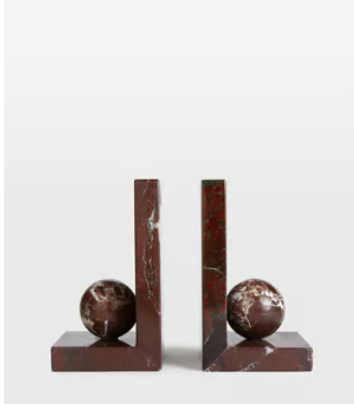

SOHO HOME

Prato Bookends

\$210 Regular price

\$179 Member price

These weighty bookends are made from Rosso Levanto marble, recognised for its deep cherry-red tones, white veining and natural variations that make each piece entirely unique. A globe accent rests in the centre of each bookend to contrast the clean structure of the base. Use the bookends to stack and display your favourite novels, and to reference the decor seen at 180 House.

Dimensions

Dimensions: H10.7 x W10.7 x D10.1cm / H4.2 x W4.2 x D4"

Weight: 2kg / 4.4lbs

Packaged dimensions: H14 x W20 x D22cm / H5.4 x W8 x D8.7"

Packaged weight: 2kg / 4.4lbs

Details

Assembly required: No