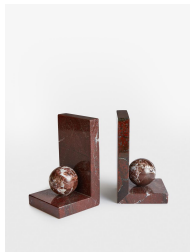

SOHO HOME

Prato Bookends

\$210 Regular

\$179 Membership

Product details

These weighty bookends are made from Rosso Levanto marble, recognised for its deep cherry-red tones, white veining and natural variations that make each piece entirely unique. A globe accent rests in the centre of each bookend to contrast the clean structure of the base. Use the bookends to stack and display your favourite novels, and to reference the decor seen at 180 House.

Dimensions

Product dimensions: H10.7 x W10.7 x D10.1cm / H4.2 x W4.2 x D4"

Product weight: 2kg / 4.4lbs

Packaged or boxed dimensions: H14 x W20 x D22cm / H5.4 x W8 x D8.7"

Packaged or boxed weight: 18kg / 39.7lbs