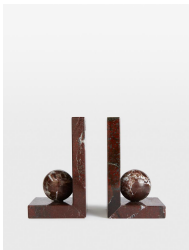

SOHO HOME

Prato Bookends

\$210 Regular

\$179 Membership

Product details

These weighty bookends are made from Rosso Levanto marble, recognised for its deep cherry-red tones, white veining and natural variations that make each piece entirely unique. A globe accent rests in the centre of each bookend to contrast the clean structure of the base. Use the bookends to stack and display your favourite novels, and to reference the decor seen at 180 House.

Dimensions

Product dimensions: H10.7 x W10.7 x D10.1cm / H4.2 x W4.2 x D4"

Product weight: 2kg / 4.4lbs

Packaged or boxed dimensions: H14 x W20 x D22cm / H5.4 x W8 x D8.7"

Packaged or boxed weight: 2kg / 4.4lbs