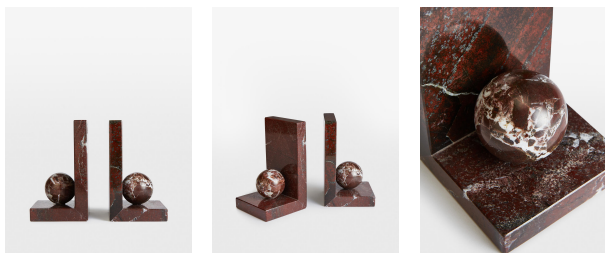

SOHO HOME

Prato Bookends

£160 Regular

£136 Membership

Product details

These heavy bookends are made from Rosso Levanto marble, recognised for its deep cherry-red tones, white veining and natural variations that make each piece entirely unique. A globe accent rests in the centre of each bookend to contrast the clean structure of the base. Use the bookends to stack and display your favourite novels, and to reference the decor seen at 180 House.

- Pair of Rosso Levanto marble bookends
- Distinctive natural veining
- Inspired by 180 House

Dimensions

Product dimensions: H10.7 x W10.7 x D10.1cm / H4.2 x W4.2 x D4"

Product weight: 2kg / 4.4lbs

Packaged or boxed dimensions: H14 x W20 x D22cm / H5.4 x W8 x D8.7"

Packaged or boxed weight: 18.1kg / 39.9lbs

Details

Assembly required: No

Bathroom safe: No

Care instructions: Fragile, handle with care. Wipe with a damp cloth

Construction: Indoor

Material: Stoneware

Watertight: No