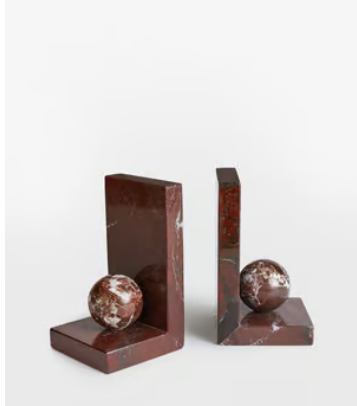

SOHO HOME

Prato Bookends

\$210 Regular price

\$179 Member price

These weighty bookends are made from Rosso Levanto marble, recognised for its deep cherry-red tones, white veining and natural variations that make each piece entirely unique. A globe accent rests in the centre of each bookend to contrast the clean structure of the base. Use the bookends to stack and display your favourite novels, and to reference the decor seen at 180 House.

Dimensions

Dimensions: H10.7 x W10.7 x D10.1cm / H4.2 x W4.2 x D4"

Weight: 2kg / 4.4lbs

Packaged dimensions: H14 x W20 x D22cm / H5.4 x W8 x D8.7"

Packaged weight: 2kg / 4.4lbs

Details

Assembly required: No