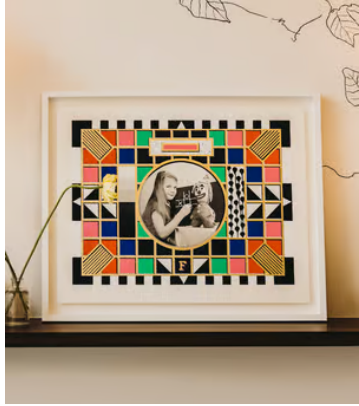

SOHO HOME

Test Card F Version Two by Archie Proudfoot

\$645 Regular price

\$548 Member price

Archie Proudfoot revisited the instantly recognisable sign he painted for White City House, based on the iconic BBC test card. The original work, Test Card F, hangs in the lobby of our west London House and is one of the first things you see as you walk through our doors.

Kate Bryan, Soho House's Head of Collections, says, 'Archie's work was easily one of the most popular pieces we've ever put in a House. We've had lots of TV personalities on the BBC talking to us about it. He's been able to make a new version with Jealous Gallery to create a fantastic finish. It's great for anyone who's interested in broadcasting, the history of modernism or loves White City House.'

Dimensions

Dimensions: H46 x W37 x D37cm / H18 x W15 x D15"

Weight: 1kg / 2.2lbs

Packaged weight: 1kg / 2.2lbs

Details

8 Colour Screenprint with 12 carat Gold Leaf Overlay on Somerset Satin White 410gsm Paper