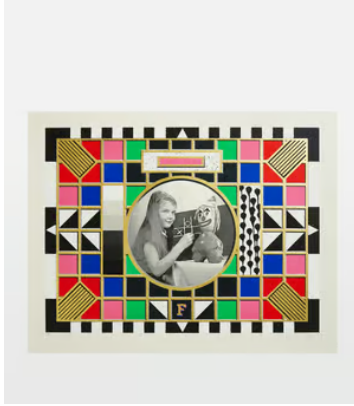

SOHO HOME

Test Card F Version Two by Archie Proudfoot

\$645 Regular price

\$548 Member price

Archie Proudfoot revisited the instantly recognisable sign he painted for White City House, based on the iconic BBC test card. The original work, Test Card F, hangs in the lobby of our west London House and is one of the first things you see as you walk through our doors.

Kate Bryan, Soho House's Head of Collections, says, 'Archie's work was easily one of the most popular pieces we've ever put in a House. We've had lots of TV personalities on the BBC talking to us about it. He's been able to make a new version with Jealous Gallery to create a fantastic finish. It's great for anyone who's interested in broadcasting, the history of modernism or loves White City House.'

Dimensions

Dimensions: H46 x W37 x D37cm / H18 x W15 x D15"

Weight: 1kg / 2.2lbs

Packaged weight: 1kg / 2.2lbs

Details

8 Colour Screenprint with 12 carat Gold Leaf Overlay on Somerset Satin White 410gsm Paper