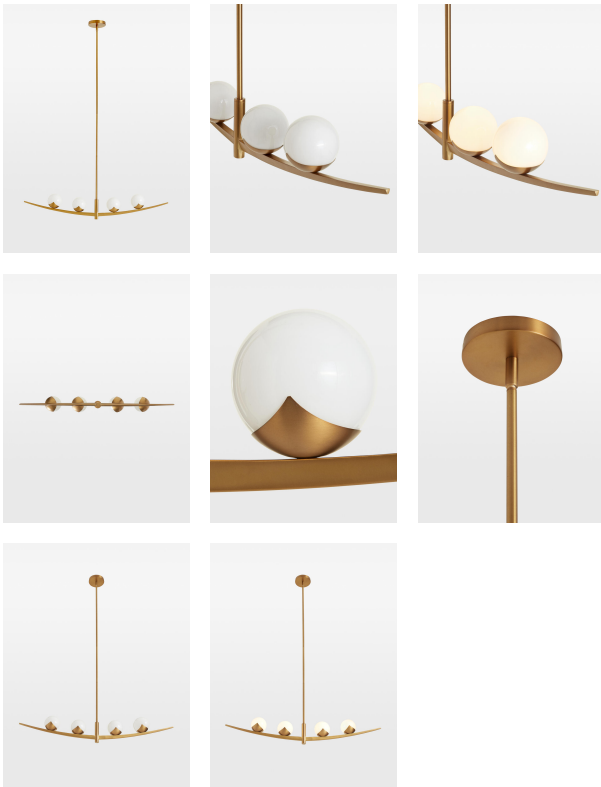

Ida Chandelier, Us

£225

Regular

£180

Membership

Product details

The ceiling lights at Soho House Rome formed the inspiration for the Ida chandelier, featuring a swooped antique brass frame with four opaque glass orbs. Use this versatile lighting option to bring a standout touch to your dining area.

- Chandelier with opaque orbs
- Swooped frame
- Adjustable pole kit included
- 4 / G9 / 4W Maximum
- Inspired by Soho House Rome

Dimensions

Product dimensions: H140 x W99.8 x D10cm / H55.1 x W39.3 x D3.9"

Product weight: 3kg / 6.6lbs

Packaged or boxed dimensions: H105 x W30 x D17cm / H41.3 x W11.8 x D6.7"

Packaged or boxed weight: 4kg / 8.8lbs

Details

Materials: Metal and Glass

Cable & Ceiling Rose

Cable Length: 47"

Height Adjustable: Yes

Minimum Height: 19.8"

Maximum Height: 55"

Ceiling Rose Diameter: 12.8"

Bulb Specification

Bulb(s) Included: No

Bulb required: 4 / G9 MAX 4W T4 LED BULB

Assembly & Technical