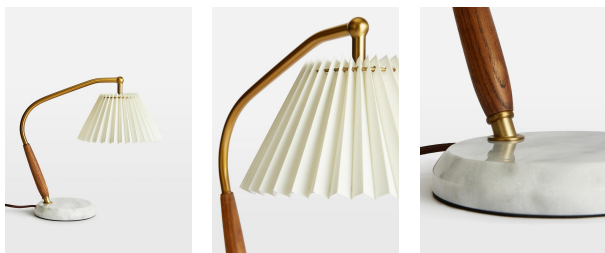

SOHO HOME

Dotty Table Lamp, Us

\$250 Regular

\$213 Membership

Product details

A vintage-inspired lighting option, the Dotty table lamp is characterised by a Carrera marble base, an antique brass arm with oak detail, and a pleated fabric shade. Ideal for desks, or creating low-level lighting in a living area, use the lamp to bring the warm ambience of Soho House 76 Dean Street into your home.

Dimensions

Product dimensions: H34 x W23 x D37cm / H13.4 x W9.1 x D14.6"

Product weight: 1kg / 2.2lbs

Packaged or boxed dimensions: H40 x W32 x D22cm / H15.7 x W12.6 x D8.7"

Packaged or boxed weight: 1kg / 2.2lbs

Details

Assembly required: Yes

Base dimensions: H13 x W6.3 x D10.2"

Bulb required: 1 / E12 / 4W Maximum

Bulb style: Tala 4W Candle LED

Bulb(s) included: No

Cable length: 70.9"

Care instructions: Clean with a soft dry cloth only. Do not use polishing agents, harsh chemicals or abrasive cleaners as they may damage the finish.