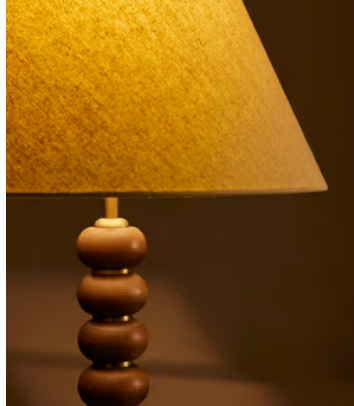

SOHO HOME

Greyson Floor Lamp, Oak, Tall, US

\$995 Regular price

\$846 Member price

Originally designed for Soho House Rome, the Greyson floor lamp features a stacked, stained oak column with antique brass discs slotted in between for a contrasting finish. The classic floor lamp is complete with a slim, natural linen shade. Pair with our Greyson table lamp to mirror the cosy club spaces at Soho House Rome.

Shop the Greyson Floor Lamp in **Cream**

Dimensions

Dimensions: H153.6 x W48 x D48cm / H60.6 x W18.9 x D18.9"

Weight: 10kg / 22lbs

Packaged dimensions: H86 x W51 x D55cm / H33.9 x W20.1 x D21.7"

Packaged weight: 10kg / 22lbs