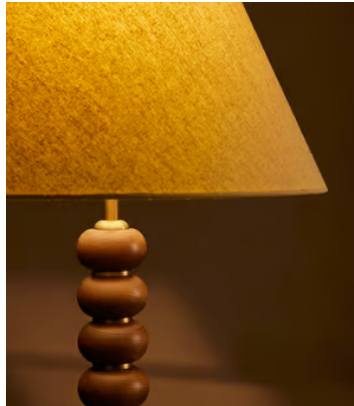

SOHO HOME

Greyson Floor Lamp, Oak, Tall, US

\$975 Regular price

\$829 Member price

Originally designed for Soho House Rome, the Greyson floor lamp features a stacked, stained oak column with antique brass discs slotted in between for a contrasting finish. The classic floor lamp is complete with a slim, natural linen shade. Pair with our Greyson table lamp to mirror the cosy club spaces at Soho House Rome.

Shop the Greyson Floor Lamp in **Cream**

Dimensions

Dimensions: H153.6 x W48 x D48cm / H60.6 x W18.9 x D18.9"

Weight: 10kg / 22lbs

Packaged dimensions: H86 x W51 x D55cm / H33.9 x W20.1 x D21.7"

Packaged weight: 10kg / 22lbs