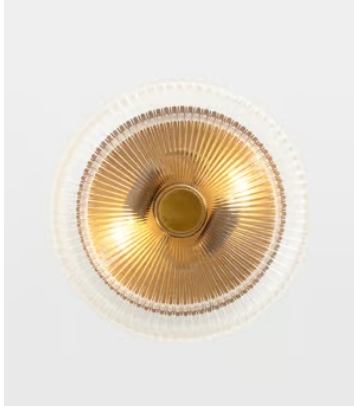

SOHO HOME

Renato Flush Light, US

\$595 Regular price

\$506 Member price

As seen in our Nashville House, our Renato Flush light is influenced by the glamour of traditional American interiors. The light features a ribbed, faceted glass shade that casts distinctive light patterns and shadows. We suggest using it to bring a decorative touch to bathrooms, or other ceilings in your home.

Dimensions

Dimensions: H17.5 x W30 x D30cm / H6.9 x W11.8 x D11.8"

Weight: 3kg / 6.6lbs

Packaged dimensions: H86 x W51 x D55cm / H33.9 x W20.1 x D21.7"

Packaged weight: 3kg / 6.6lbs

Details

Assembly required: Yes, specialist

Bulb required: 2 / E14 / 4W Maximum

Bulb style: Tala 4W Candle LED

Bulb(s) included: No

Ceiling rose diameter: 1.9"

Dimmable: Yes, please consult a qualified

Electrician required: Yes

Fitting: IP44

Height adjustable: No