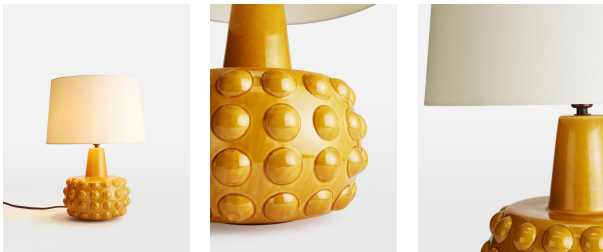

SOHO HOME

Faro Table Lamp, Mustard, Us

\$255 Regular

\$204 Membership

Available in

Mustard

Oatmeal

Product details

The Faro ceramic table lamp is handcrafted in Portugal and characterised by a short, rounded base with oversized, dotted detail. Washed with an artisanal glaze, this dimmable lamp is complete with a soft, natural linen shade. Pair two together to create an ambient glow, reminiscent of the bedroom lamps in Soho House Rome.

Dimensions

Product dimensions: H37.5 x W26.8 x D26.8cm / H14.8 x W10.6 x D10.6"

Product weight: 2kg / 4.4lbs

Packaged or boxed dimensions: H50 x W30 x D30cm / H19.7 x W11.8 x D11.8"

Packaged or boxed weight: 2kg / 4.4lbs