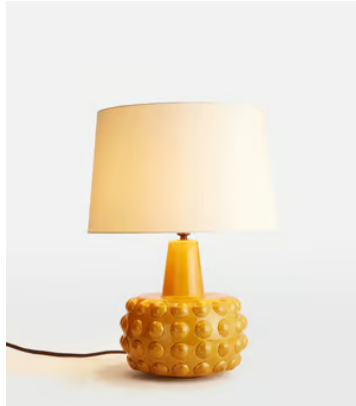

SOHO HOME

Faro Table Lamp, Mustard, US

~~\$515~~ \$255 Regular price

~~\$438~~ \$204 Member price

The Faro ceramic table lamp is handcrafted in Portugal and characterised by a short, rounded base with oversized, dotted detail. Washed with an artisanal glaze, this dimmable lamp is complete with a soft, natural linen shade. Pair two together to create an ambient glow, reminiscent of the bedroom lamps in Soho House Rome.

Dimensions

Product dimensions: H37.5 x W26.8 x D26.8cm / H14.8 x W10.6 x D10.6"

Product weight: 2kg / 4.4lbs

Packaged or boxed dimensions: H50 x W30 x D30cm / H19.7 x W11.8 x D11.8"

Packaged or boxed weight: 2kg / 4.4lbs